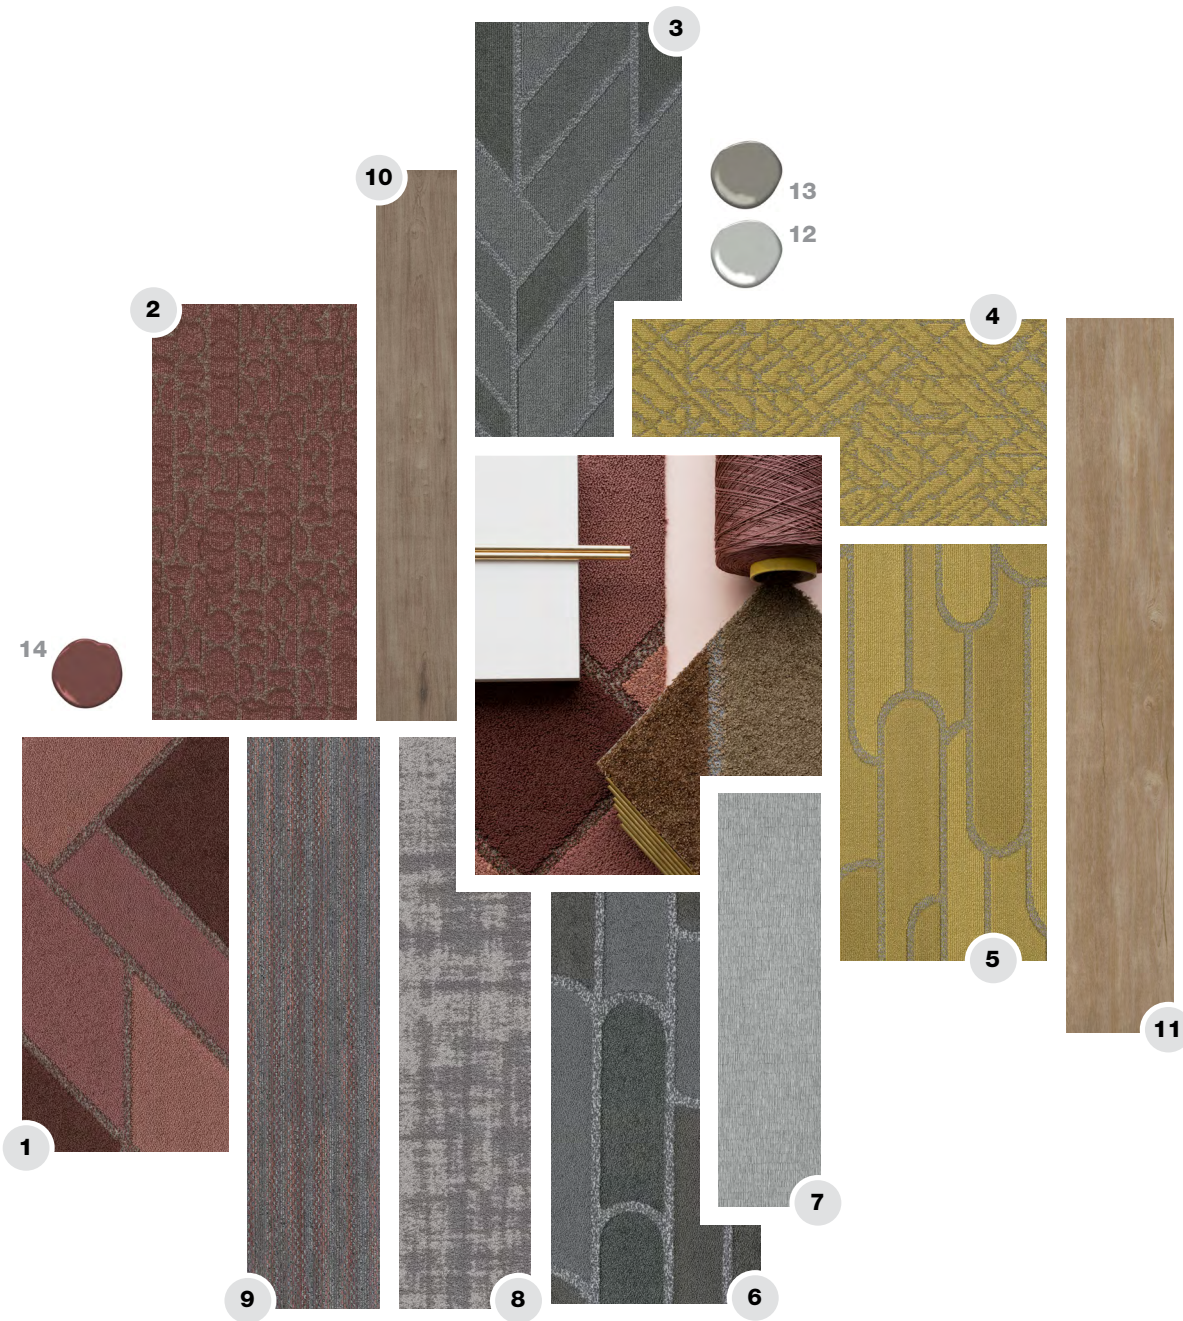

- 1 GRAPHIC ARC 10597 in radius
- 2 GRAPHIC SLANT 10598 in geo
- 3 TEXTURE ARC 10601 in geo
- 4 STRUCTURE ARC 10599 in contour
- 5 STRUCTURE SLANT 10600 in radius
- 6 TEXTURE SLANT 10602 in contour
- 7 RESTON I588V in anise
- 8 OXIDIZED I479V in sapphire
- 9 REACH I601V in explore
- 10 MONOTYPE I0607 in opalite
- 11 INTERLOCK 10583 in suede-bronze
- 12 BENJAMIN MOORE PAINT in Twilight
- 13 BENJAMIN MOORE PAINT in Saddle Brown
- 14 BENJAMIN MOORE PAINT in Wish

- 1 GRAPHIC ARC 10597 in curve
- 2 TEXTURE ARC 10601 in curve
- 3 GRAPHIC SLANT 10598 in obtuse
- 4 STRUCTURE SLANT 10600 in line
- 5 TEXTURE SLANT 10602 in line
- 6 STRUCTURE ARC 10599 in obtuse
- 7 ITERATE 1638V in adapt
- 8 MOLTEN 1478V in obsidian
- 9 HEIRLOOM TWEED 10549 in black wool
- 10 TIMBER GROVE 1559V in hemlock
- 11 UNFOLD 10609 in ash grey
- 12 BENJAMIN MOORE PAINT in Jet Black
- 13 BENJAMIN MOORE PAINT in Gray Owl

- 1 GRAPHIC SLANT I0598 in angle
- 2 TEXTURE ARC I0601 in angle
- 3 STRUCTURE SLANT I0600 in line
- 4 TEXTURE SLANT I0602 in parallel
- 5 STRUCTURE ARC I0599 in parallel
- 6 GRAPHIC ARC I0597 in line
- 7 ENERGIZE I602V in intention
- 8 RENEWAL I0615 in restore
- 9 SELVAGE I0584 in linen-rose
- 10 LOCAL RESERVE I592V in sedona
- 11 SPLITWOOD I466V in raw gold
- 12 BENJAMIN MOORE PAINT in Coventry Gray
- 13 BENJAMIN MOORE PAINT in Chelsea Gray
- 14 BENJAMIN MOORE PAINT in Beaujolais