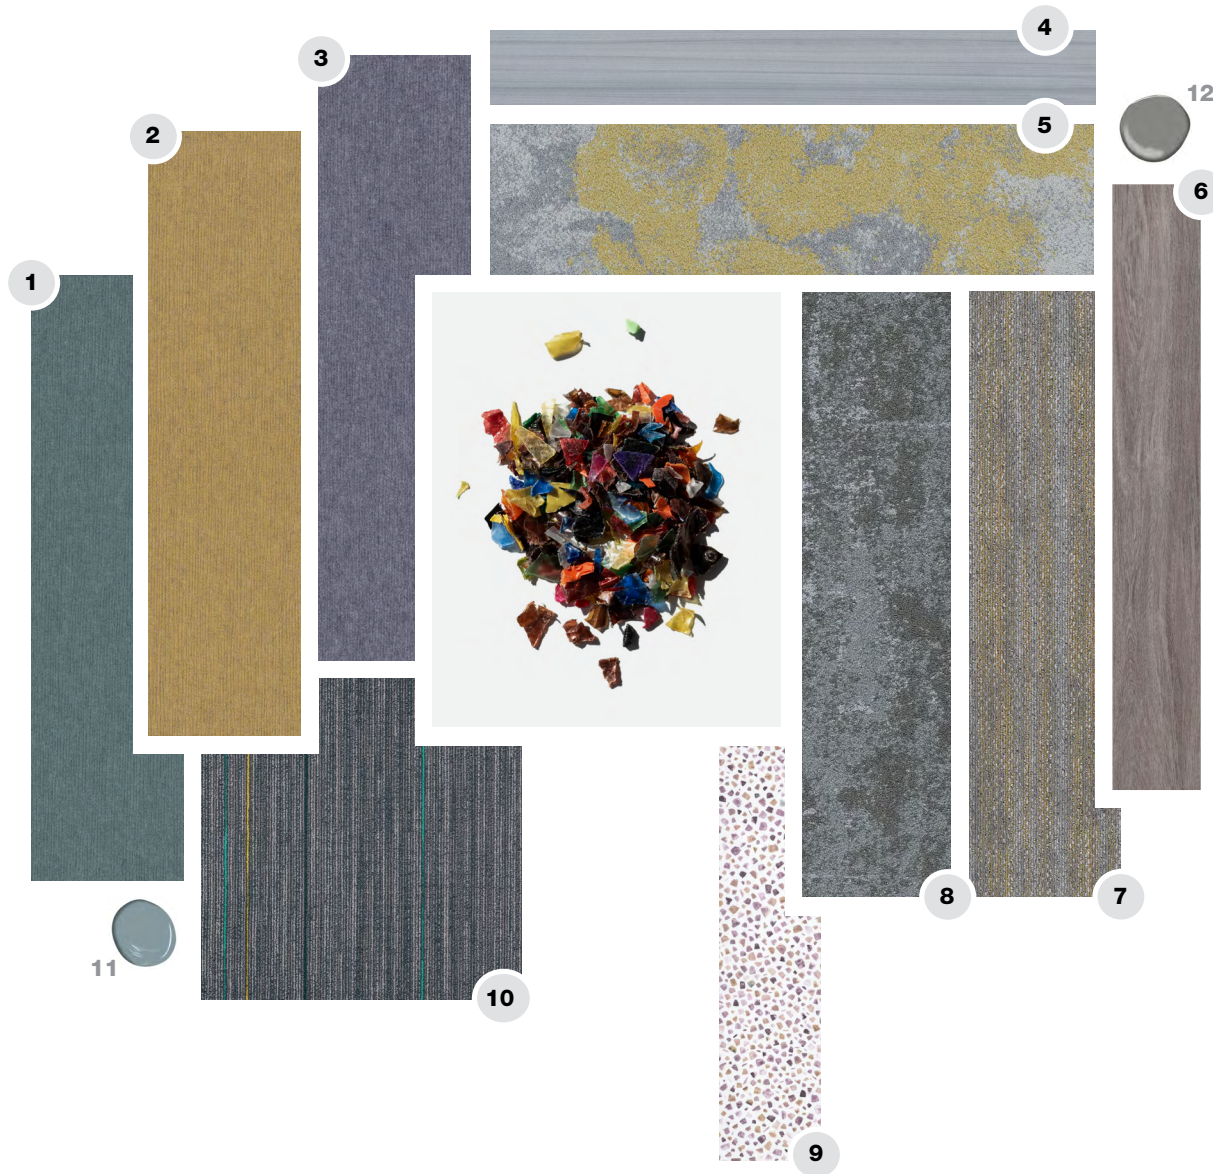

- 1 SPATIAL PALETTE I0617 in sienna
- 2 SPATIAL PALETTE I0617 in truffle
- 3 SPATIAL PALETTE I0617 in weathered
- 4 CUBE & COLOUR I0427 in clove
- 5 ETCHED I0512 in artfully rusted
- 6 TIMBER GROVE II I421V in hedgerow
- 7 RESTON I588V in carob
- 8 SELVAGE I0584 in linen-rose
- 9 MEANING I446V in respond
- 10 SURFACE STRIATION COLOR I0558 in gypsum
- 11 BENJAMIN MOORE PAINT in Fading Twilight
- 12 BENJAMIN MOORE PAINT in Taos Taupe

- 1 SPATIAL PALETTE I0617 in peacock
- 2 SPATIAL PALETTE I0617 in haze
- 3 SPATIAL PALETTE I0617 in smoke
- 4 TIMBER GROVE II I421V in cactus
- 5 MARK MAKING I509V in cascade
- 6 RESTON I588V in ermine
- 7 BINARY I0537 in emerald-smoke
- 8 COLOUR EFFECT I0570 in teal-azure
- 9 HEIRLOOM TWEED I0549 in turkish teal
- 10 SURFACE STRIATION COLOR I0558 in tourmaline
- 11 BENJAMIN MOORE PAINT in Overcoat
- 12 BENJAMIN MOORE PAINT in Americana

- 1 SPATIAL PALETTE I0617 in teal
- 2 SPATIAL PALETTE I0617 in marigold
- 3 SPATIAL PALETTE I0617 in joni
- 4 TIMBER GROVE II I421V in silver
- 5 FLORACULTURE I0529 in marigold
- 6 RESTON I588V in umber
- 7 SELVAGE I0584 in satin-lemon
- 8 ETCHED I0512 in oxidized surface
- 9 ITERATE I638V in shift
- 10 SURFACE STRIATION COLOR I0558 in jade
- 11 BENJAMIN MOORE PAINT in Water's Edge
- 12 BENJAMIN MOORE PAINT in Cinder