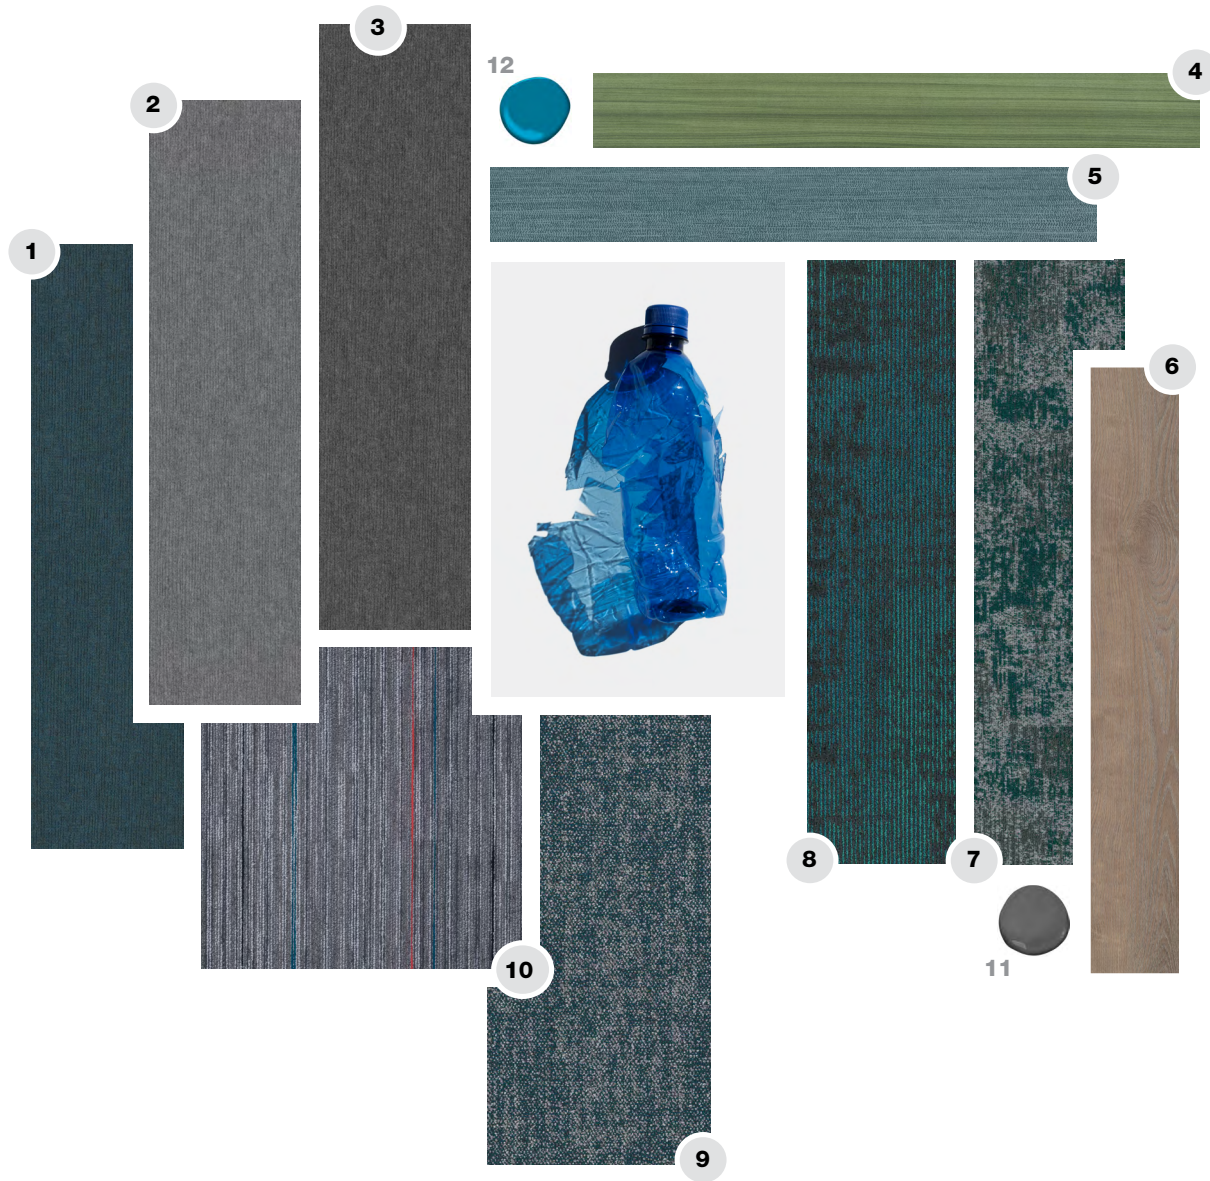

- 1 SPATIAL PALETTE I0617 in sienna
- 2 SPATIAL PALETTE I0617 in truffle
- 3 SPATIAL PALETTE I0617 in weathered
- 4 CUBE & COLOUR I0427 in clove
- 5 ETCHED I0512 in artfully rusted
- 6 TIMBER GROVE II I421V in hedgerow
- 7 RESTON I588V in carob
- 8 SELVAGE I0584 in linen-rose
- 9 MEANING I446V in respond
- 10 SURFACE STRIATION COLOR I0558 in gypsum
- 11 BENJAMIN MOORE PAINT in Fading Twilight
- 12 BENJAMIN MOORE PAINT in Taos Taupe

- 1 SPATIAL PALETTE I0617 in peacock
- 2 SPATIAL PALETTE I0617 in haze
- 3 SPATIAL PALETTE I0617 in smoke
- 4 TIMBER GROVE II I421V in cactus
- 5 MARK MAKING I509V in cascade
- 6 RESTON I588V in ermine
- 7 BINARY I0537 in emerald-smoke
- 8 COLOUR EFFECT I0570 in teal-azure
- 9 HEIRLOOM TWEED I0549 in turkish teal
- 10 SURFACE STRIATION COLOR I0558 in tourmaline
- 11 BENJAMIN MOORE PAINT in Overcoat
- 12 BENJAMIN MOORE PAINT in Americana

- 1 SPATIAL PALETTE I0617 in teal
- 2 SPATIAL PALETTE I0617 in marigold
- 3 SPATIAL PALETTE I0617 in joni
- 4 TIMBER GROVE II I421V in silver
- 5 FLORACULTURE I0529 in marigold
- 6 RESTON I588V in umber
- 7 SELVAGE I0584 in satin-lemon
- 8 ETCHED I0512 in oxidized surface
- 9 ITERATE I638V in shift
- 10 SURFACE STRIATION COLOR I0558 in jade
- 11 BENJAMIN MOORE PAINT in Water's Edge
- 12 BENJAMIN MOORE PAINT in Cinder