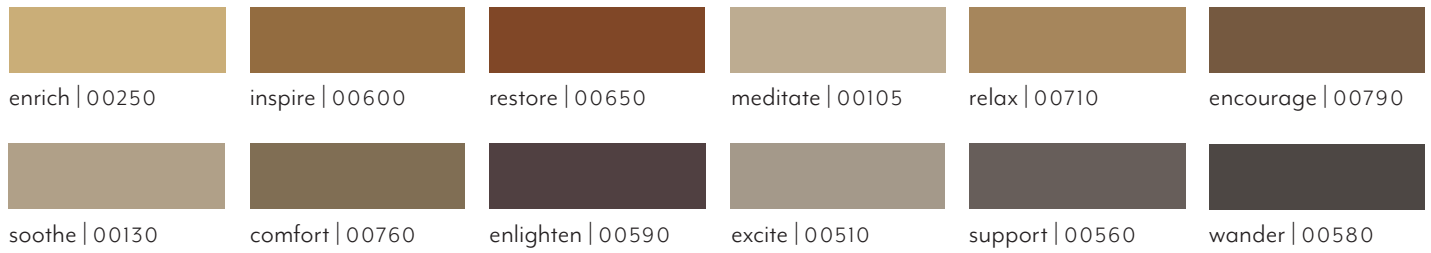

While these are the recommended coordinating weld rods by product, all colors are available for design use as preferred.

S167V | ADMIX COLORS (for 36 "X 36" size only, as needed)

					
white   00902	light blue   00909	beige   00404	light gray   00916	dark gray   00401	black   00901
<b>recommended* with AdMix colors:</b>	<b>recommended* with AdMix color:</b>	<b>recommended* with AdMix color:</b>	<b>recommended* with AdMix colors:</b>	<b>recommended* with AdMix color:</b>	<b>recommended* with AdMix color:</b>
sundial 00130	sand dollar 00510	dove shell 00720	oyster 00530	shark's tooth 00570	sea urchin 00590
white coral 00100			scallop 00520		
sea star 00120					
moon shell 00110					

S126V | BOUNCE BACK COLORS\*

					
light cherry EWR1451	warm elm EWR1811	smoked oak EWR1821	dark oak EWR1823	blonde maple EWR2001	crimson   EWR6200
					
sand   EWR6301	steel grey   EWR6303	midnight   EWR6400	lemon   EWR6500		

S101V | BROOKWOOD+ COLORS\*

					
sugar cane   WEL5257	spicewood   WEL5301	amber   WEL5303	cinnamon   WEL9446	toffee   WEL5254	caramel   WEL7691
					
clove   WEL1823	vanilla bean WEL2026	flax   WEL2019	thyme   WEL9633	cider   WEL9634	peppercorn WEL9635
					
sesame   WEL2481	lemon grass WEL2001	chia   WEL2014	black tea   WEL7329	sea salt   WEL6303	earl grey   WEL2020

\*These are suggestions only. Please order samples to ensure desired color match.

S270V | ENRICH SHEET (ECOSYSTEM) COLORS\*

S309V | MEANING SHEET (ECOSYSTEM) COLORS\*

S101V | HOLISTIC COLORS\*

\*These are suggestions only. Please order samples to ensure desired color match.