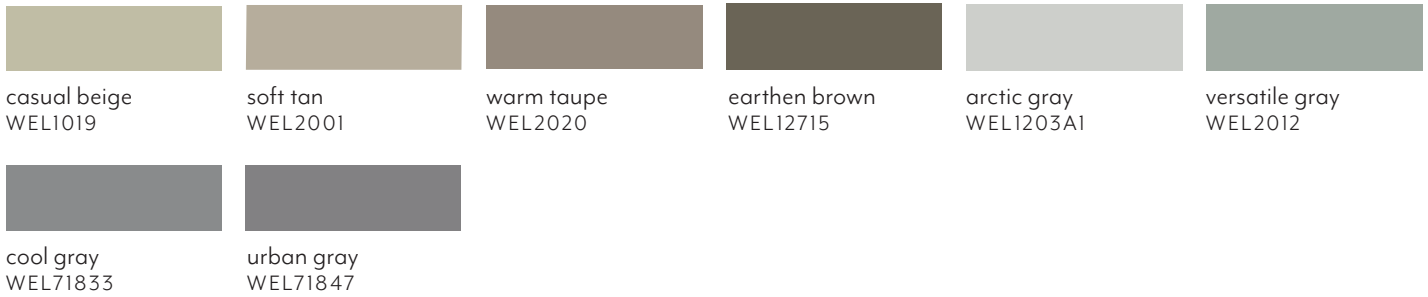

While these are the recommended coordinating weld rods by product, all colors are available for design use as preferred.

S167V | ADMIX COLORS (for 36 "X 36" size only, as needed)

					
white   00902	light blue   00909	beige   00404	light gray   00916	dark gray   00401	black   00901
<b>recommended* with AdMix colors:</b>	<b>recommended* with AdMix color:</b>	<b>recommended* with AdMix color:</b>	<b>recommended* with AdMix colors:</b>	<b>recommended* with AdMix color:</b>	<b>recommended* with AdMix color:</b>
sundial 00130	sand dollar 00510	dove shell 00720	oyster 00530	shark's tooth 00570	sea urchin 00590
white coral 00100			scallop 00520		
sea star 00120					
moon shell 00110					

S101V | BROOKWOOD+ COLORS\*

					
sugar cane   WEL5257	spicewood   WEL5301	amber   WEL5303	cinnamon   WEL9446	toffee   WEL5254	caramel   WEL7691
					
clove   WEL1823	vanilla bean WEL2026	flax   WEL2019	thyme   WEL9633	cider   WEL9634	peppercorn WEL9635
					
sesame   WEL2481	lemon grass WEL2001	chia   WEL2014	black tea   WEL7329	sea salt   WEL6303	earl grey   WEL2020

\*These are suggestions only. Please order samples to ensure desired color match.

S270V | ENRICH SHEET (ECOSYSTEM) COLORS\*

S309V | MEANING SHEET (ECOSYSTEM) COLORS\*

S101V | HOLISTIC COLORS\*

\*These are suggestions only. Please order samples to ensure desired color match.

S101V | IVY WALK COLORS\*

S101V | ORGANIC HUE COLORS\*

\*These are suggestions only. Please order samples to ensure desired color match.