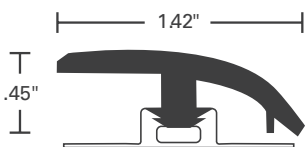

EMERY in morino

Specifications

Style Emery Transitions
 Construction Vinyl Wrapped with Waterproof Plastic Core

Packaging

All transition pieces come in 94 inch cuts and are available to order by the individual piece.

QUARTER ROUND
style S204V

T-MOLDING
style S203V

BABY THRESHOLD
style S200V

OVERLAP REDUCER
style S202V

FLUSH STAIR NOSE
style S201V