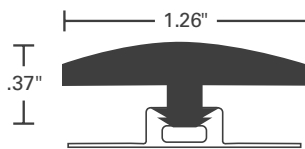

EMERY in morino

Specifications

Style Emery Transitions
 Construction Vinyl Wrapped with Waterproof Plastic Core

Packaging

All transition pieces come in 94 inch cuts and are available to order by the individual piece.

QUARTER ROUND
style S204V

T-MOLDING
style S203V

BABY THRESHOLD
style S200V

OVERLAP REDUCER
style S202V

FLUSH STAIR NOSE
style S201V