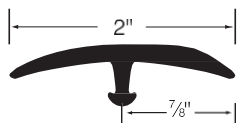

Transition Strip: Recommended Use

S141V

Snap-Down T-Molding 1 1/8"
3 pieces/carton, Length: 12'

S139V

Pinless Metal Track (aluminum finish, no color)
3 pieces/carton, Length: 12'

S141V SNAP-DOWN T-MOLDING 1 1/8"

(Used with S139V Pinless Metal Track)

2.5MM Glue Down LVT to 3MM Glue Down LVT

2.5MM Glue Down LVT to VCT

3MM Glue Down LVT to VCT

2.5MM Glue Down LVT to 2.2MM Glue Down Sheet

3MM Glue Down LVT to 2.2MM Glue Down Sheet

S142V

Snap-Down T-Molding 2"
3 pieces/carton, Length: 12'

S139V

Pinless Metal Track (aluminum finish, no color)
3 pieces/carton, Length: 12'

S142V SNAP-DOWN T-MOLDING 2"

(Used with S139V Pinless Metal Track)

4MM Click LVT to 5MM Click LVT

4MM Click LVT to 2.5MM Glue Down LVT

4MM Click LVT to 3MM Glue Down LVT

4MM Click LVT to 2.2MM Glue Down Sheet

4MM Click LVT to VCT

5MM Click LVT to 2.5MM Glue Down LVT

5MM Click LVT to 3MM Glue Down LVT