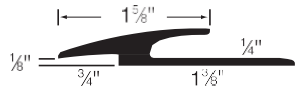

4MM Click LVT to 5MM Click LVT

4MM Click LVT to 2.5MM Glue Down LVT

4MM Click LVT to 3MM Glue Down LVT

4MM Click LVT to 2.2MM Glue Down Sheet

4MM Click LVT to VCT

5MM Click LVT to 2.5MM Glue Down LVT

5MM Click LVT to 3MM Glue Down LVT

5MM Click LVT to 2.2MM Glue Down Sheet

5MM Click LVT to VCT

2.5MM Glue Down LVT to 3MM Glue Down LVT

2.5MM Glue Down LVT to VCT

3MM Glue Down LVT to VCT

2.5MM Glue Down LVT to 2.2MM Glue Down Sheet

3MM Glue Down LVT to 2.2MM Glue Down Sheet

S140V

Tile-Carpet Reducer $\frac{1}{8}$ "
3 pieces/carton, Length: 12'

S140V TILE CARPET REDUCER 1/8"

- 4MM Click LVT to Broadloom Carpet
- 5MM Click LVT to Broadloom Carpet
- 2.5MM Glue Down LVT to Broadloom Carpet
- 3MM Glue Down LVT to Broadloom Carpet
- 2.2MM Glue Down Sheet to Broadloom Carpet
- VCT to Broadloom Carpet
- 4MM Click LVT to Carpet Tile
- 5MM Click LVT to Carpet Tile
- 2.5MM Glue Down LVT to Carpet Tile
- 3MM Glue Down LVT to Carpet Tile
- 2.2MM Glue Down Sheet to Carpet Tile
- VCT to Carpet Tile