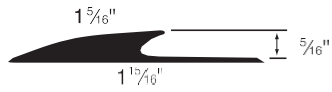

4MM Click LVT to 5MM Click LVT

4MM Click LVT to 2.5MM Glue Down LVT

4MM Click LVT to 3MM Glue Down LVT

4MM Click LVT to 2.2MM Glue Down Sheet

4MM Click LVT to VCT

5MM Click LVT to 2.5MM Glue Down LVT

5MM Click LVT to 3MM Glue Down LVT

5MM Click LVT to 2.2MM Glue Down Sheet

5MM Click LVT to VCT

2.5MM Glue Down LVT to 3MM Glue Down LVT

2.5MM Glue Down LVT to VCT

3MM Glue Down LVT to VCT

2.5MM Glue Down LVT to 2.2MM Glue Down Sheet

3MM Glue Down LVT to 2.2MM Glue Down Sheet

S140V

Tile-Carpet Reducer $\frac{1}{8}$ "
3 pieces/carton, Length: 12'

S140V TILE CARPET REDUCER 1/8"

- 4MM Click LVT to Broadloom Carpet
- 5MM Click LVT to Broadloom Carpet
- 2.5MM Glue Down LVT to Broadloom Carpet
- 3MM Glue Down LVT to Broadloom Carpet
- 2.2MM Glue Down Sheet to Broadloom Carpet
- VCT to Broadloom Carpet
- 4MM Click LVT to Carpet Tile
- 5MM Click LVT to Carpet Tile
- 2.5MM Glue Down LVT to Carpet Tile
- 3MM Glue Down LVT to Carpet Tile
- 2.2MM Glue Down Sheet to Carpet Tile
- VCT to Carpet Tile

S136V

Resilient-Carpet Reducer
3 pieces/carton, Length: 12'

S136V RESILIENT CARPET REDUCER 1/8"

- 4MM Click LVT to Broadloom Carpet
- 5MM Click LVT to Broadloom Carpet
- 2.5MM Glue Down LVT to Broadloom Carpet
- 3MM Glue Down LVT to Broadloom Carpet
- 2.2MM Glue Down Sheet to Broadloom Carpet
- VCT to Broadloom Carpet
- 4MM Click LVT to Carpet Tile
- 5MM Click LVT to Carpet Tile
- 2.5MM Glue Down LVT to Carpet Tile
- 3MM Glue Down LVT to Carpet Tile
- 2.2MM Glue Down Sheet to Carpet Tile
- VCT to Carpet Tile