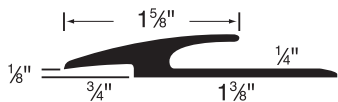

S136V

Resilient-Carpet Reducer
3 pieces/carton, Length: 12'