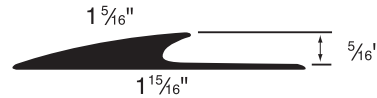

Product Specifications

Construction	Thermoplastic Rubber
Size	12' sticks, 3 per carton
Recommended Adhesives	S138V Transition Tape – 1 in x 25 ft (30 rolls per case)
Warranty	2 years

COLOR NAME NUMBER

	Latte	00210
	Buckhorn	00770
	Falcon	00650
	Cocoa	00680

COLOR NAME NUMBER

	Cobblestone	00750
	Slate	00066
	Carbon	00001

S140V

Tile-Carpet Reducer $\frac{1}{8}$ "
3 pieces/carton, Length: 12'

S137V

Carpet Reducer $\frac{5}{16}$ "
3 pieces/carton, Length: 12'

S141V