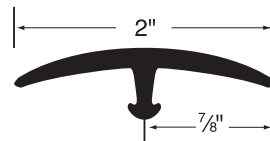

COLOR NAME NUMBER

	Cobblestone	00750
	Slate	00066
	Carbon	00001

S140V

Tile-Carpet Reducer $\frac{1}{8}$ "
3 pieces/carton, Length: 12'

S137V

Carpet Reducer $\frac{5}{16}$ "
3 pieces/carton, Length: 12'

S141V

Snap-Down T-Molding $1\frac{1}{8}$ "
3 pieces/carton, Length: 12'

S139V

Pinless Metal Track (aluminum finish, no color)
3 pieces/carton, Length: 12'

S136V

Resilient-Carpet Reducer
3 pieces/carton, Length: 12'

S142V

Snap-Down T-Molding 2"
3 pieces/carton, Length: 12'