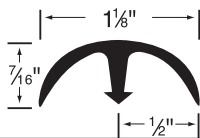

COLOR NAME NUMBER

	Cobblestone	00750
	Slate	00066
	Carbon	00001

S140V

Tile-Carpet Reducer $\frac{1}{8}$ "
3 pieces/carton, Length: 12'

S137V

Carpet Reducer $\frac{5}{16}$ "
3 pieces/carton, Length: 12'

S141V

Snap-Down T-Molding $1\frac{1}{8}$ "
3 pieces/carton, Length: 12'

S139V

Pinless Metal Track (aluminum finish, no color)
3 pieces/carton, Length: 12'

S136V

Resilient-Carpet Reducer
3 pieces/carton, Length: 12'